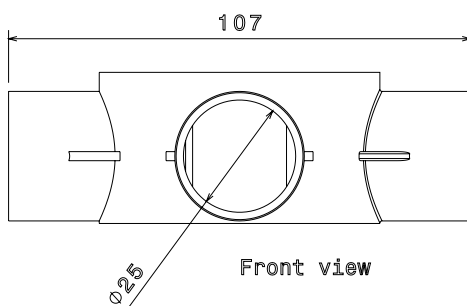

Packed in qty 20

ADDITIONAL NOTES

Manufactured to BS4607 part 1
Product includes 2 x M4 Brass Inserts

Isometric view

Side view

Front view

Top view