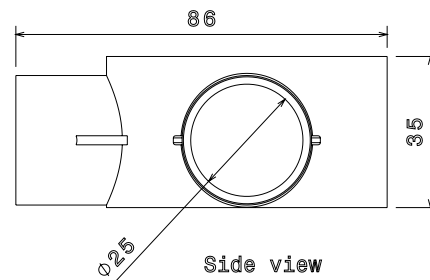

PRODUCT CODE: PB14W
PVC CONDUIT BOX

DESCRIPTION

25mm Tee PVC Conduit Box

FINISH

White

MATERIAL

PVC

PACKAGING

Packed in qty 20

ADDITIONAL NOTES

Manufactured to BS4607 part 1
Product includes 2 x M4 Brass Inserts

Isometric view

Side view

Front view

Top view