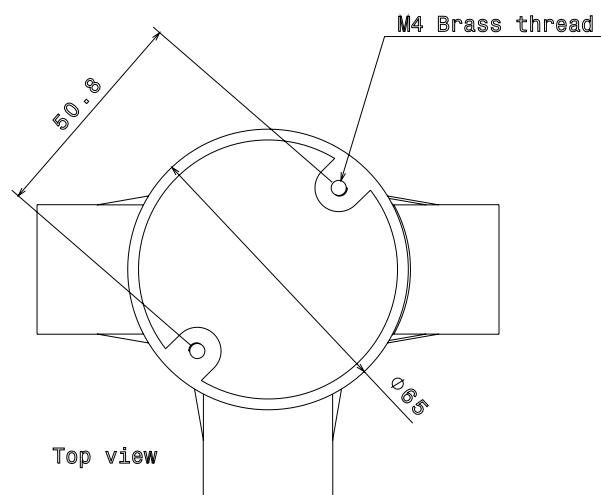

Packed in qty 20

ADDITIONAL NOTES

Manufactured to BS4607 part 1
Product includes 2 x M4 Brass Inserts

Isometric view

Side view

Front view

Top view